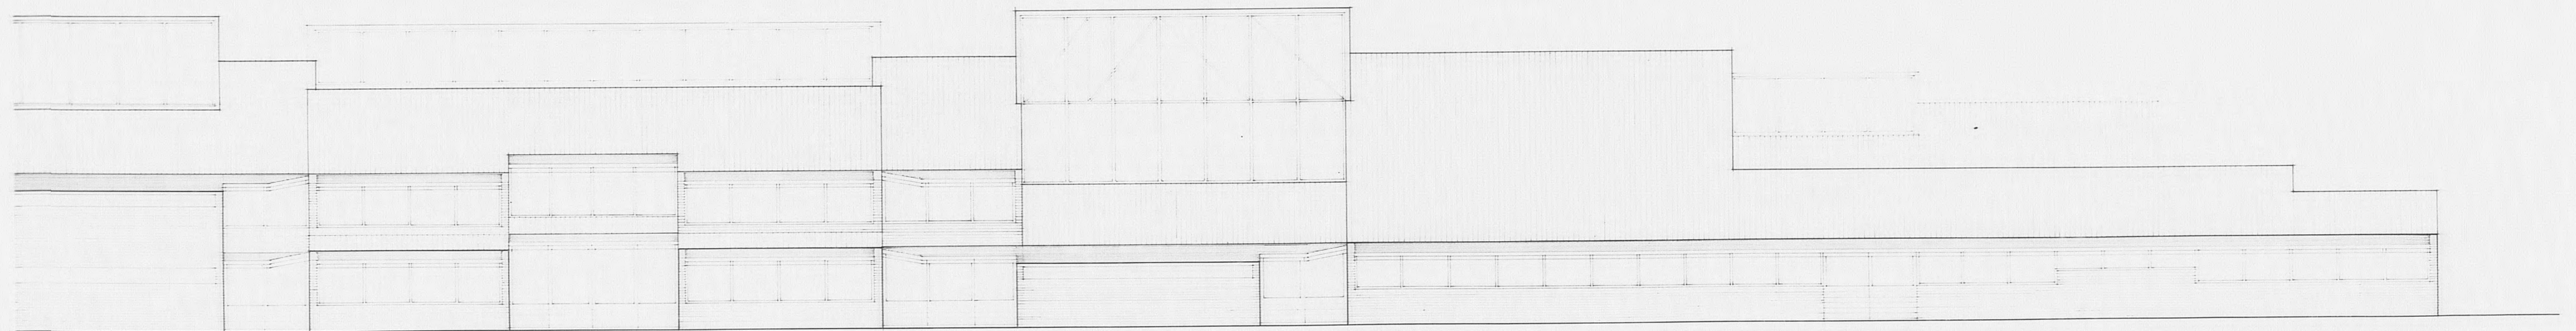

WEST ELEVATION

ADMINISTRATION / FLU.

MULTI PURPOSE HALL

INDUSTRIAL ARTS

SOUTH ELEVATION

J C Humphrey Director of Public Works
NEW SOUTH WALES
DEPARTMENT OF PUBLIC WORKS

Government Architect

2011 1207

Section: SCHOOLS
Project Architect: NICK VAN EXTER
Date: OCT. '75

Scale: 1/100
Title: ELEVATIONS
Project: KELSO HIGH SCHOOL
NEW SCHOOL 92 2503/222
Number: 7

300m.m. ON ORIGINAL SCALE