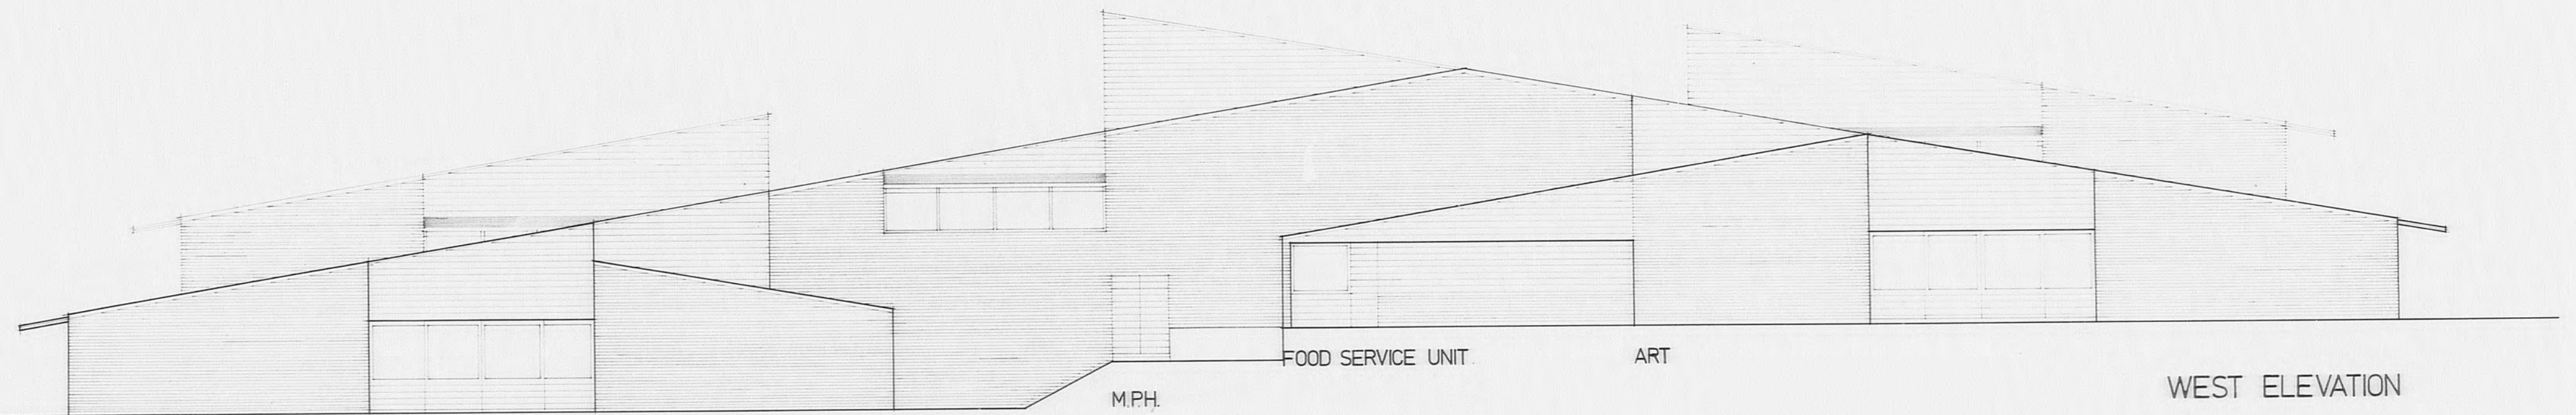

INDUSTRIAL ARTS

MPH.

FOOD SERVICE UNIT

ART

WEST ELEVATION